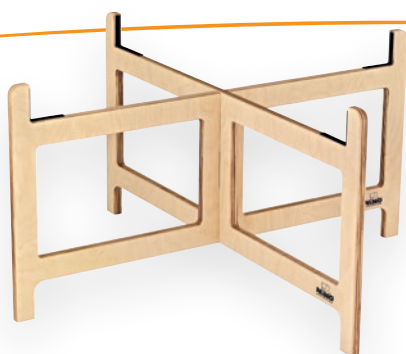

Set, 11 pcs.
NINO966

7 **3+**

NINO957